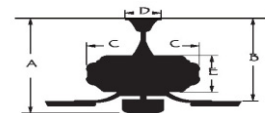

Airflow and Energy Consumption Data:

Speed	Volts	Amps	Watts	RPM	CFM	N.W.	G.W.	C.F.
Low	120	0.05	3.33	50	1869	6.5 kgs (14.3 lbs)	7.93 kgs (17.45 lbs)	2.18 ft.
Medium Low		0.08	3.81	71	2733			
Medium		0.14	7.01	94	3685			
Medium High		0.23	13.68	115	4708			
High		0.37	22.11	136	5690			
Extra High		0.52	32.04	152	6131			

CEILING DROP DIMENSIONS

A: 13.8" B: 10.6" C: 7.5" D: 6.3" E: 6.0"