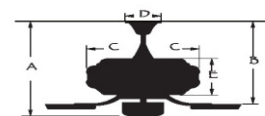

Airflow and Energy Consumption Data:

Speed	Volts	Amps	Watts	RPM	CFM	N.W.	G.W.	C.F.
Low	120	0.05	3.33	50	1869	6.5 kgs (14.3 lbs)	7.93 kgs (17.45 lbs)	2.18 ft.
Medium Low		0.08	3.81	71	2733			
Medium		0.14	7.01	94	3685			
Medium High		0.23	13.68	115	4708			
High		0.37	22.11	136	5690			
Extra High		0.52	32.04	152	6131			

Warranty and Safety Certifications:

Limited Lifetime Warranty
 ETL Certified - Wet Rated

Shipping Information:

Box Size: 30.75" x 14.00" x 8.75"
 Gross Packaged Weight: 17.45 lbs
 Net Weight: 14.30 lbs

CEILING DROP DIMENSIONS