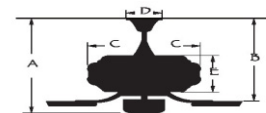

Airflow and Energy Consumption Data:

Speed	Volts	Amps	Watts	RPM	CFM	N.W.	G.W.	C.F.
Low	120	0.05	3.33	50	1869	6.5 kgs (14.3 lbs)	7.93 kgs (17.45 lbs)	2.18 ft.
Medium Low		0.08	3.81	71	2733			
Medium		0.14	7.01	94	3685			
Medium High		0.23	13.68	115	4708			
High		0.37	22.11	136	5690			
Extra High		0.52	32.04	152	6131			

Warranty and Safety Certifications:

- Limited Lifetime Warranty
- ETL Certified - Wet Rated

Shipping Information:

- Box Size: 30.75" x 14.00" x 8.75"
- Gross Packaged Weight: 17.45 lbs
- Net Weight: 14.30 lbs

CEILING DROP DIMENSIONS

A: 13.8" B: 10.6" C: 7.5" D: 6.3" E: 6.0"