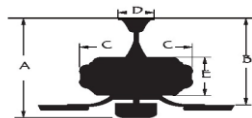

ABS Blade Finish: Walnut

Control: 3 speed Full function remote,

Wi-Fi smart fan control through downloadable App

Blade Pitch: Variable pitch

Down Rod: 3/4" threaded, 1 x 4.5" extension rod included.

Light Kit Specifications:

18W 3000K Dimmable LED

Lumens 1351

Electrical and Performance Data:

Electrical rating: 120V, 60Hz

CEILING DROP DIMENSIONS

A:13.8" B:10.6" C:7.5" D:6.3" E:6"

Airflow and Energy Consumption Data:

Fan Speed	CFM	CFM / Watts	Watts
Low			
Medium			
High	6131		