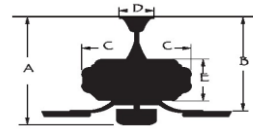

Blade Finish: Silver ABS

Control: 3 speed pull chain control.

Blade Pitch: 12 degree

Down Rod: 3/4" threaded, 1 x 4.5" extension rod included.

Light Kit Specifications:

Light Source: Not included.

Electrical and Performance Data:

Electrical rating: 120V, 60Hz

CEILING DROP DIMENSIONS

A:12.8" B:10.4" C:11.1" D:5.1" E:3.5"

Airflow and Energy Consumption Data:

Fan Speed	Max RPM	CFM	CFM / Watts	Amps	Watts
Low	78	1993	155	0.26	12.9
Medium	120	3301	105	0.41	31.4
High	181	5206	79	0.53	66.2