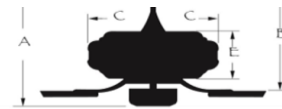

Blade Pitch: Variable pitch

Down Rod: 3/4" threaded, 1 x 4.5" extension rod included.

### Electrical and Performance Data:

Electrical rating: 120V, 60Hz

CEILING DROP DIMENSIONS

A:14.8" B:11.5" C:8.3" D:5.9" E: 4.1"

	CFM
<b>Airflow and Energy Consumption Data:</b>	2804
Fan Speed	
High	