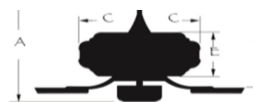

Airflow and Energy Consumption Data:

Fan Speed	CFM
High	3894

CEILING DROP DIMENSIONS

A:12.4" B:13" C:8.3" D:5.9" E: 4.4"

Warranty and Safety Certifications:

Limited Lifetime

ETL certified-Dry Location