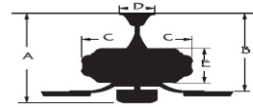

Sirius 52" Wi-Fi smart Ceiling Fan

Model: WR2010MB

Finish: Matte black

Specifications:

Motor Size : AC 188*15

Blade Sweep: 52"

Number of Blades: 2

Fan Finish: Matte black

ABS Blade Finish: Walnut

Control: 3 speed Full function remote,

Wi-Fi smart fan control through downloadable App

Blade Pitch: Variable pitch

Down Rod: 3/4" threaded, 1 x 4.5" extension rod included.

Light Kit Specifications:

17W 3000K Dimmable LED

Lumens 1393

Electrical and Performance Data:

Electrical rating: 120V, 60Hz

CEILING DROP DIMENSIONS

A:12.3" B:9.8" C:10" D:6" E:3.2"

Airflow and Energy Consumption Data:

Fan Speed	CFM
High	5577