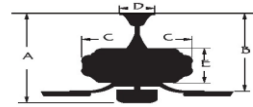

ABS Blade Finish: Walnut

Control: 3 speed Full function remote,

Wi-Fi smart fan control through downloadable App

Blade Pitch: Variable pitch

Down Rod: 3/4" threaded, 1 x 4.5" extension rod included.

Light Kit Specifications:

17W 3000K Dimmable LED

Lumens 1393

Electrical and Performance Data:

Electrical rating: 120V, 60Hz

CEILING DROP DIMENSIONS

A:12.3" B:9.8" C:10" D:6" E:3.2"

Airflow and Energy Consumption Data:

Fan Speed	CFM
High	5577