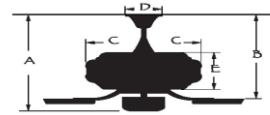

Control: 3 speed pull chain control.

Blade Pitch: 12 degree

Down Rod: 3/4" threaded, 1 x 4.5" extension rod included.

Light Kit Specifications:

Light Source: 17w 3000K LED

Glass Color: White

Electrical and Performance Data:

A:14.6" B:10.4" C:8" D:5.9" E:4.3"