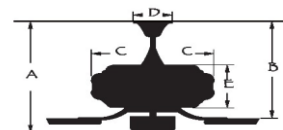

Control: 3 speed pull chain control.

Blade Pitch: 12 degree

Down Rod: 3/4" threaded, 1 x 4.5" extension rod included.

Light Kit Specifications:

Light Source: 17w 3000K LED

Glass Color: White

Electrical and Performance Data:

A:14.6" B:10.4" C:8" D:5.9" E:4.3"