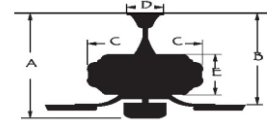

Blade Finish: Reversible Vintage Oak/White

Control: 3 speed pull chain control.

Blade Pitch: 12 degree

Down Rod: 3/4" threaded, 1 x 4.5" extension rod included.

Light Kit Specifications:

Light Source: Light kit, 4*6W Edison LED Bulbs

Glass Color: Clear

Lumens: 2080

Electrical and Performance Data:

Electrical rating: 120V, 60Hz

CEILING DROP DIMENSIONS

A:14.8" B:10.4" C:8" D:5.9" E:4.3"

Airflow and Energy Consumption Data:

	CFM
Fan Speed	4680
High	