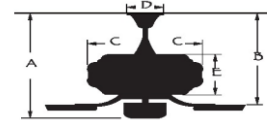

### Specifications:

Motor Size : 153\*12

Blade Sweep: 52"

Number of Blades: 5

Blade Finish: Reversible Vintage Oak/Dark Walnut

Control: 3 speed pull chain control.

Blade Pitch: 12 degree

Down Rod: 3/4" threaded, 1 x 4.5" extension rod included.

### CEILING DROP DIMENSIONS

A:14.8" B:10.4" C:8" D:5.9" E:4.3"