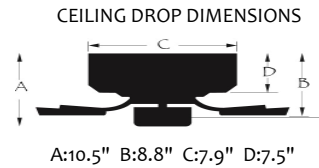

Airflow and Energy Consumption Data:

Fan Speed	CFM
High	4204

Warranty and Safety Certifications:

Limited Lifetime

ETL certified-Dry Location