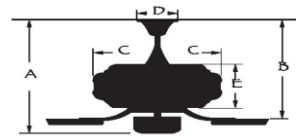

Control: 3 speed pull chain control.

Blade Pitch: 12 degree

Down Rod: 3/4" threaded, 1 x 4.5" extension rod included.

Light Kit Specifications:

Light Source: 17w 3000K LED

Glass Color: White

Lumens: 1758

Electrical and Performance Data:

CEILING DROP DIMENSIONS

A:15.6" B:11.5" C:8" D:5.9" E:3"