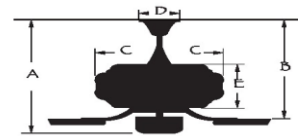

### Specifications:

Motor Size : DC 145\*18

Blade Sweep: 52"

Number of Blades: 3

Blade Finish: White

Control: 3 speed pull chain control.

Blade Pitch: 12 degree

Down Rod: 3/4" threaded, 1 x 4.5" extension rod included.

### Warranty and Safety Certifications:

Energy Star Rated  
Limited Lifetime Warranty  
ETL certified-Dry location only

CEILING DROP DIMENSIONS

A:15.6" B:11.5" C:8" D:5.9" E:3"