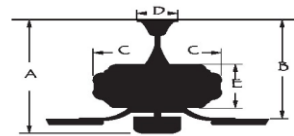

### Specifications:

Motor Size : DC 145\*18

Blade Sweep: 52"

Number of Blades: 3

Blade Finish: Silver

Control: 3 speed pull chain control.

Blade Pitch: 12 degree

Down Rod: 3/4" threaded, 1 x 4.5" extension rod included.

### Warranty and Safety Certifications:

Energy Star Rated  
 Limited Lifetime Warranty  
 ETL certified-Dry location only

CEILING DROP DIMENSIONS

A:15.6" B:11.5" C:8" D:5.9" E:3"