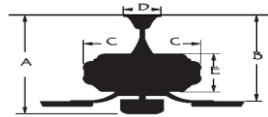

ATLAS 52" Ceiling Fan

Model: WR2119BB
 Finish: BRUSHED BRASS

Specifications:

Motor Size : 153*17
 Blade Sweep: 52"
 Number of Blades: 3
 Blade Finish: Matte Black
 Control: Handheld remote (Manual reverse)
 Blade Pitch: 13.5 degree
 Down Rod: 3/4" threaded, 1 x 4.5" extension rod included.

CEILING DROP DIMENSIONS

A:14.1" B:12.3" C:8.2" D:5.9" E:4.6"

Airflow and Energy Consumption Data:

Fan Speed	Max RPM	CFM	CFM / Watts	Watts
Low	84	1992	/	/
Medium	133	3094	/	/
High	186	4402	74	59

Warranty and Safety Certifications: