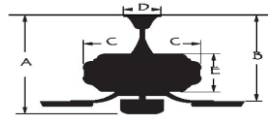

ATLAS 52" Ceiling Fan

Model: WR2119MB
 Finish: Matte Black

Specifications:

Motor Size : 153*17
 Blade Sweep: 52"
 Number of Blades: 3
 Blade Finish: Matte Black
 Control: Handheld remote (Manual reverse)
 Blade Pitch: 13.5 degree
 Down Rod: 3/4" threaded, 1 x 4.5" extension rod included.

CEILING DROP DIMENSIONS

A:14.1" B:12.3" C:8.2" D:5.9" E:4.6"

Airflow and Energy Consumption Data:

Fan Speed	Max RPM	CFM	CFM / Watts	Watts
Low	84	1992	/	/
Medium	133	3094	/	/
High	186	4402	74	59

Warranty and Safety Certifications: