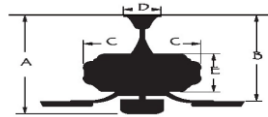

ATLAS 52" Ceiling Fan

Model: WR2119MW
 Finish: Matte White

Specifications:

Motor Size : 153*17
 Blade Sweep: 52"
 Number of Blades: 3
 Blade Finish: White
 Control: Handheld remote (Manual reverse)
 Blade Pitch: 13.5 degree
 Down Rod: 3/4" threaded, 1 x 4.5" extension rod included.

CEILING DROP DIMENSIONS

A:14.1" B:12.3" C:8.2" D:5.9" E:4.6"

Airflow and Energy Consumption Data:

Fan Speed	Max RPM	CFM	CFM / Watts	Watts
Low	84	1992	/	/
Medium	133	3094	/	/
High	186	4402	74	59

Warranty and Safety Certifications: