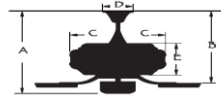

A:13.2" B:9.4" C:7.3" D:5.9" E:4.1"

Airflow and Energy Consumption Data:

Fan Speed	Max RPM	CFM	CFM / Watts	Watts
Low	65	2600	/	/
Medium	104	4277	/	/
High	158	6634	177	37

Warranty and Safety Certifications: