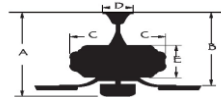

Light Kit Specifications:

Light Source: 18w Integrated LED light kit
 Light Color: 3000K
 Glass Color: Frosted PC Lens
 Lumens: 1276

Electrical and Performance Data:

Electrical rating: 120V, 60Hz

CEILING DROP DIMENSIONS

A:13.2" B:9.4" C:7.3" D:5.9" E:4.1"

Airflow and Energy Consumption Data:

Fan Speed	Max RPM	CFM	CFM / Watts	Watts
Low	65	2600	/	/
Medium	104	4277	/	/
High	158	6634	177	37

Warranty and Safety Certifications: