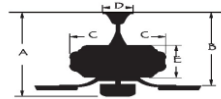

A:14.2" B:11.7" C:7.5" D:6.3" E:3.8"

Airflow and Energy Consumption Data:

Fan Speed	Max RPM	CFM	CFM / Watts	Watts
Low	49	2554	/	/
Medium	79	4613	/	/
High	125	7667	394	19

Warranty and Safety Certifications: