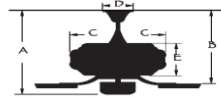

A:14.2" B:11.7" C:7.5" D:6.3" E:3.8"

Airflow and Energy Consumption Data:

Fan Speed	Max RPM	CFM	CFM / Watts	Watts
Low	49	2554	/	/
Medium	79	4613	/	/
High	125	7667	394	19

Warranty and Safety Certifications: