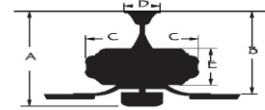

### Specifications:

Motor Size : 153\*12

Blade Sweep: 52"

Number of Blades: 5

Blade Finish: Matte White

Control: 3 speed pull chain control.

Blade Pitch: 12 degree

Down Rod: 3/4" threaded, 1 x 4.5" extension rod included.

### Warranty and Safety Certifications:

Limited Lifetime Warranty

ETL certified-WET location only

CEILING DROP DIMENSIONS

A:19.4" B:10.4" C:11.1" D:5.1" E:3.5"