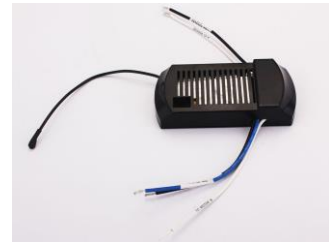

WR4500

Model: WR4500

Finish: WHITE

Specifications:

Wall Remote and Receiver

Three speed fan control

ON/OFF plus full range dimmer

Operation at up to 40'

INCLUDED:

One Wall mount remote
and canopy mounted receiver

Warranty and Safety Certifications:

1 Year Warranty

ETL certified-Dry location only